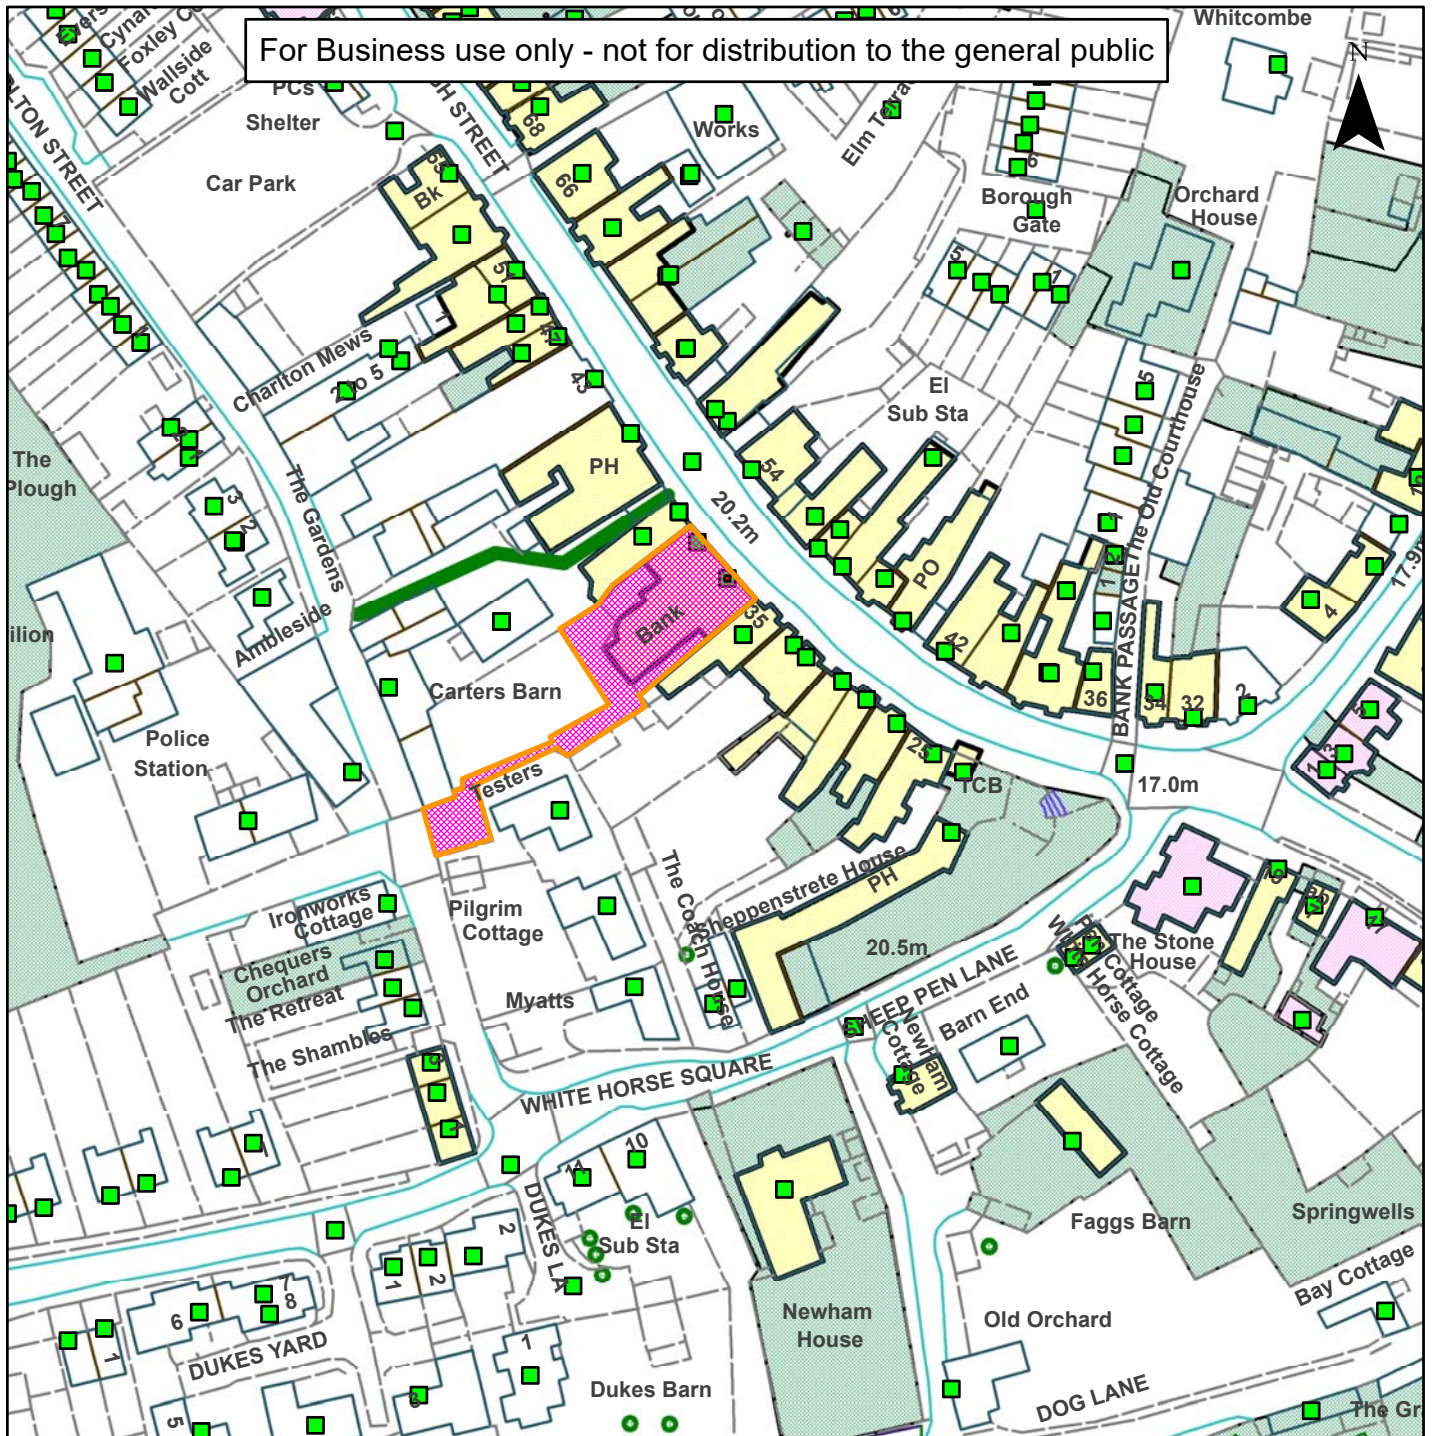

Not Set

For Business use only - not for distribution to the general public

Scale: 1:1,250

Reproduced from the Ordnance Survey map with permission of the Controller of Her Majesty's Stationery Office © Crown Copyright 2012.

Unauthorised reproduction infringes Crown Copyright and may lead to prosecution or civil proceedings.

Organisation	Horsham District Council
Department	
Comments	Not Set
Date	08/03/2018
MSA Number	100023865